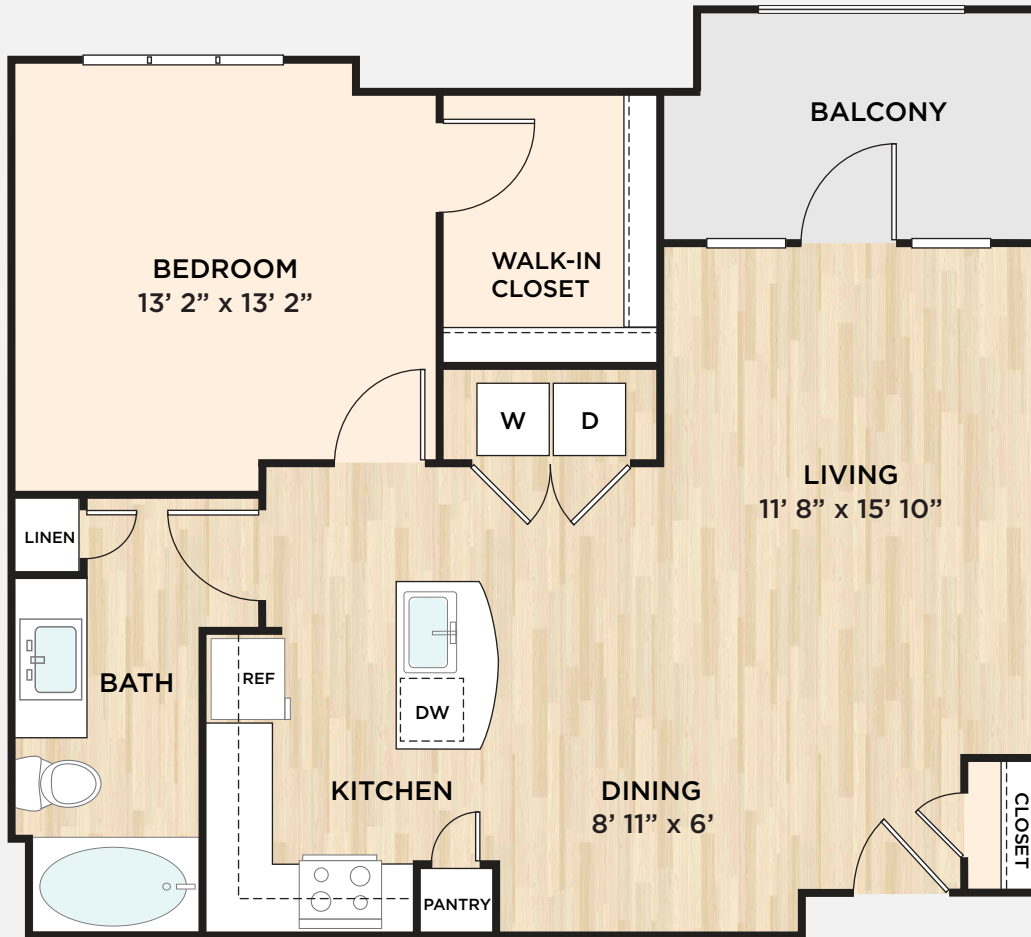

A2

one bedroom / one bathroom | 840-851 square feet

5002 Wiseman Boulevard | San Antonio, TX 78251  
(210) 684-5000 | [AuraWestoverHills.com](http://AuraWestoverHills.com)

Measurements are approximate and subject to change.