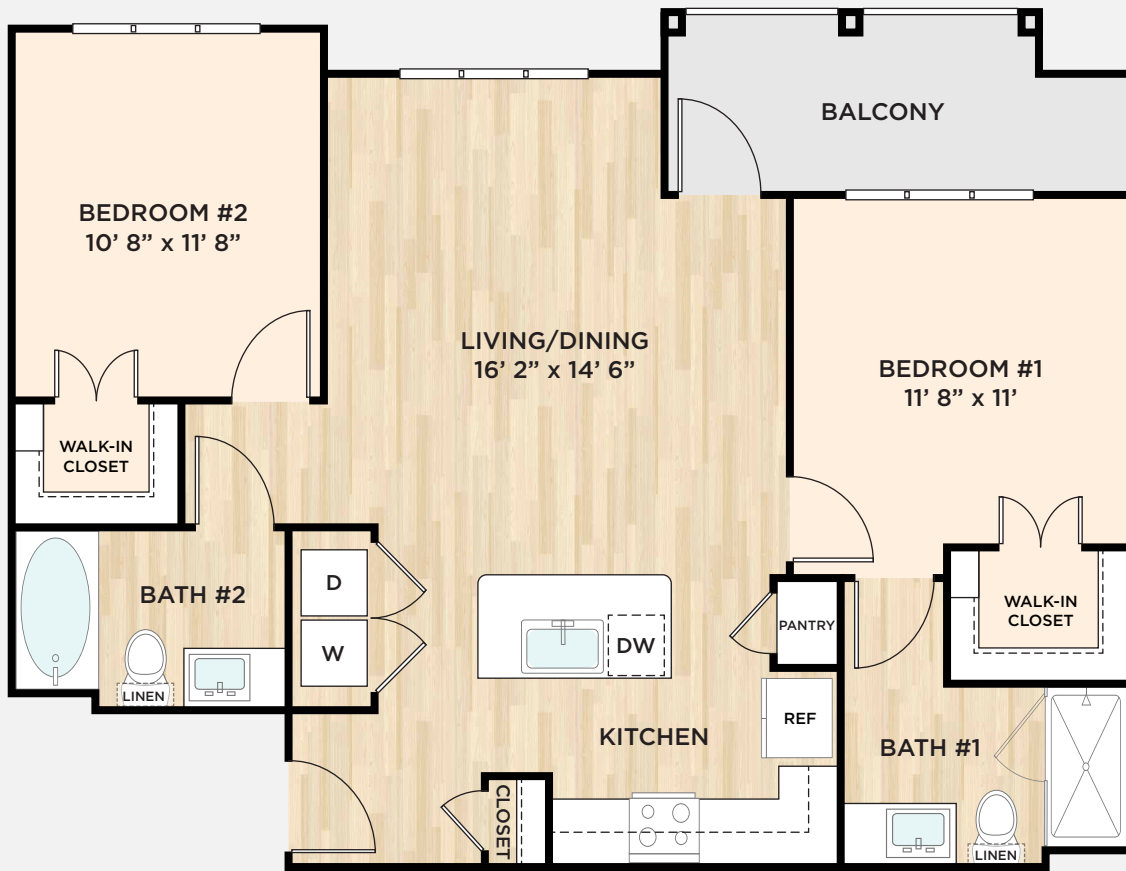

B1

two bedroom / two bathroom | 986-1,060 square feet

5002 Wiseman Boulevard | San Antonio, TX 78251  
(210) 684-5000 | [AuraWestoverHills.com](http://AuraWestoverHills.com)

Measurements are approximate and subject to change.