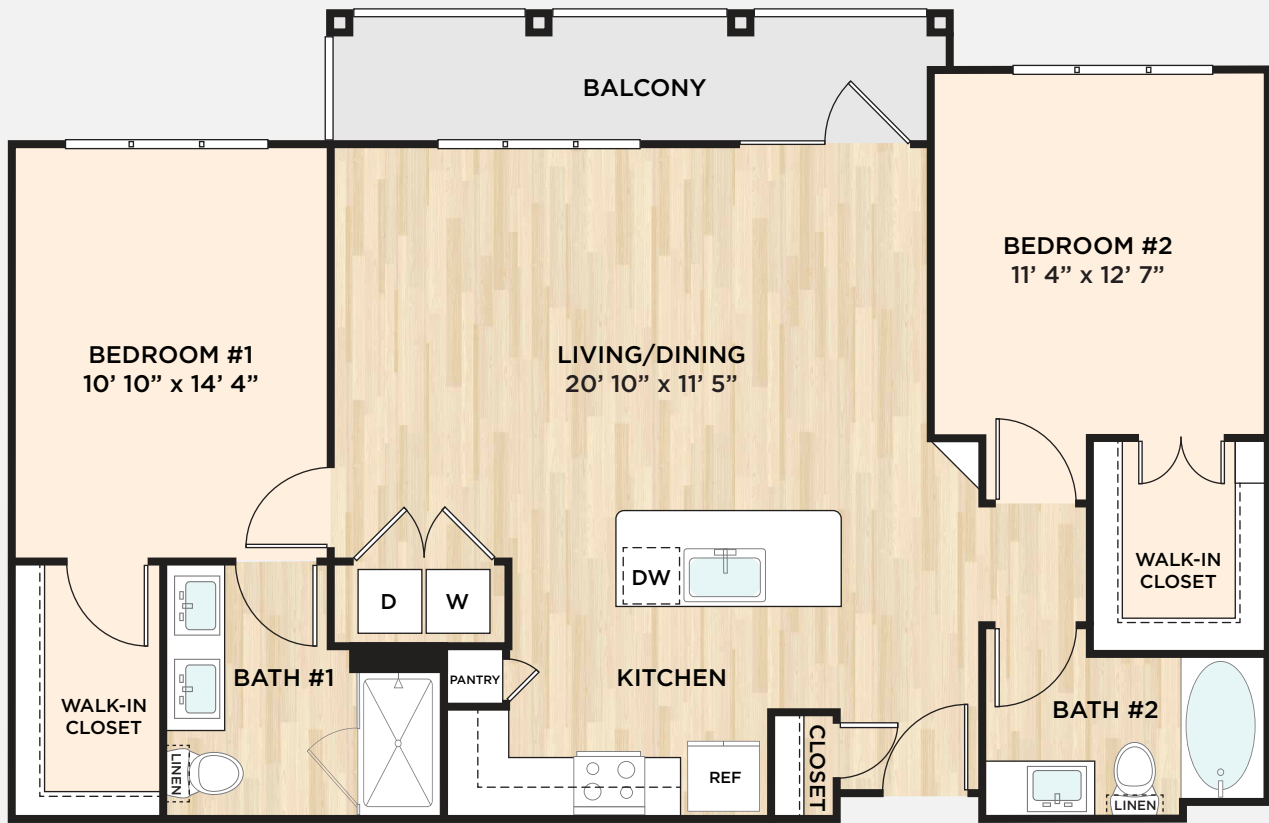

B2

two bedroom / two bathroom | 1,131-1,143 square feet

5002 Wiseman Boulevard | San Antonio, TX 78251
(210) 684-5000 | AuraWestoverHills.com

Measurements are approximate and subject to change.