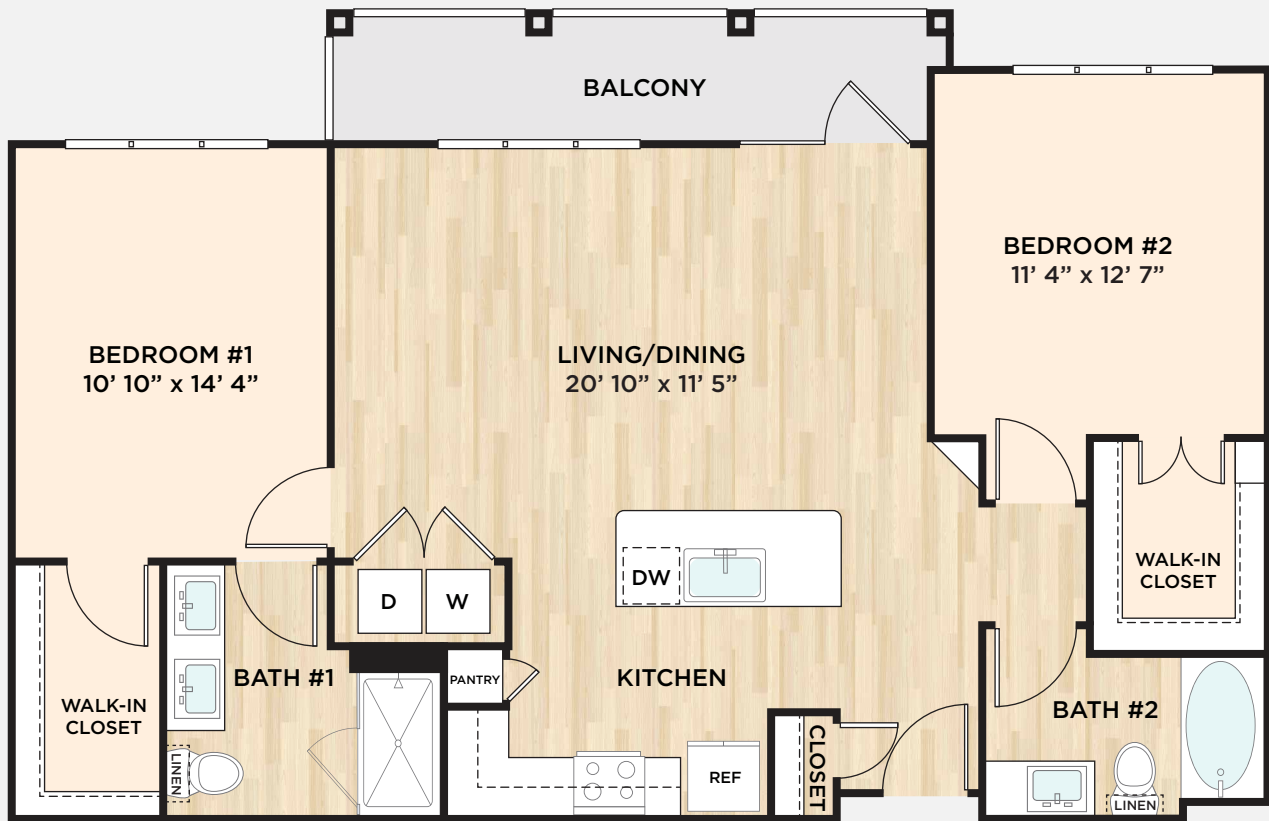

B2

two bedroom / two bathroom | 1,131-1,143 square feet

5002 Wiseman Boulevard | San Antonio, TX 78251
(210) 684-5000 | AuraWestoverHills.com

Measurements are approximate and subject to change.